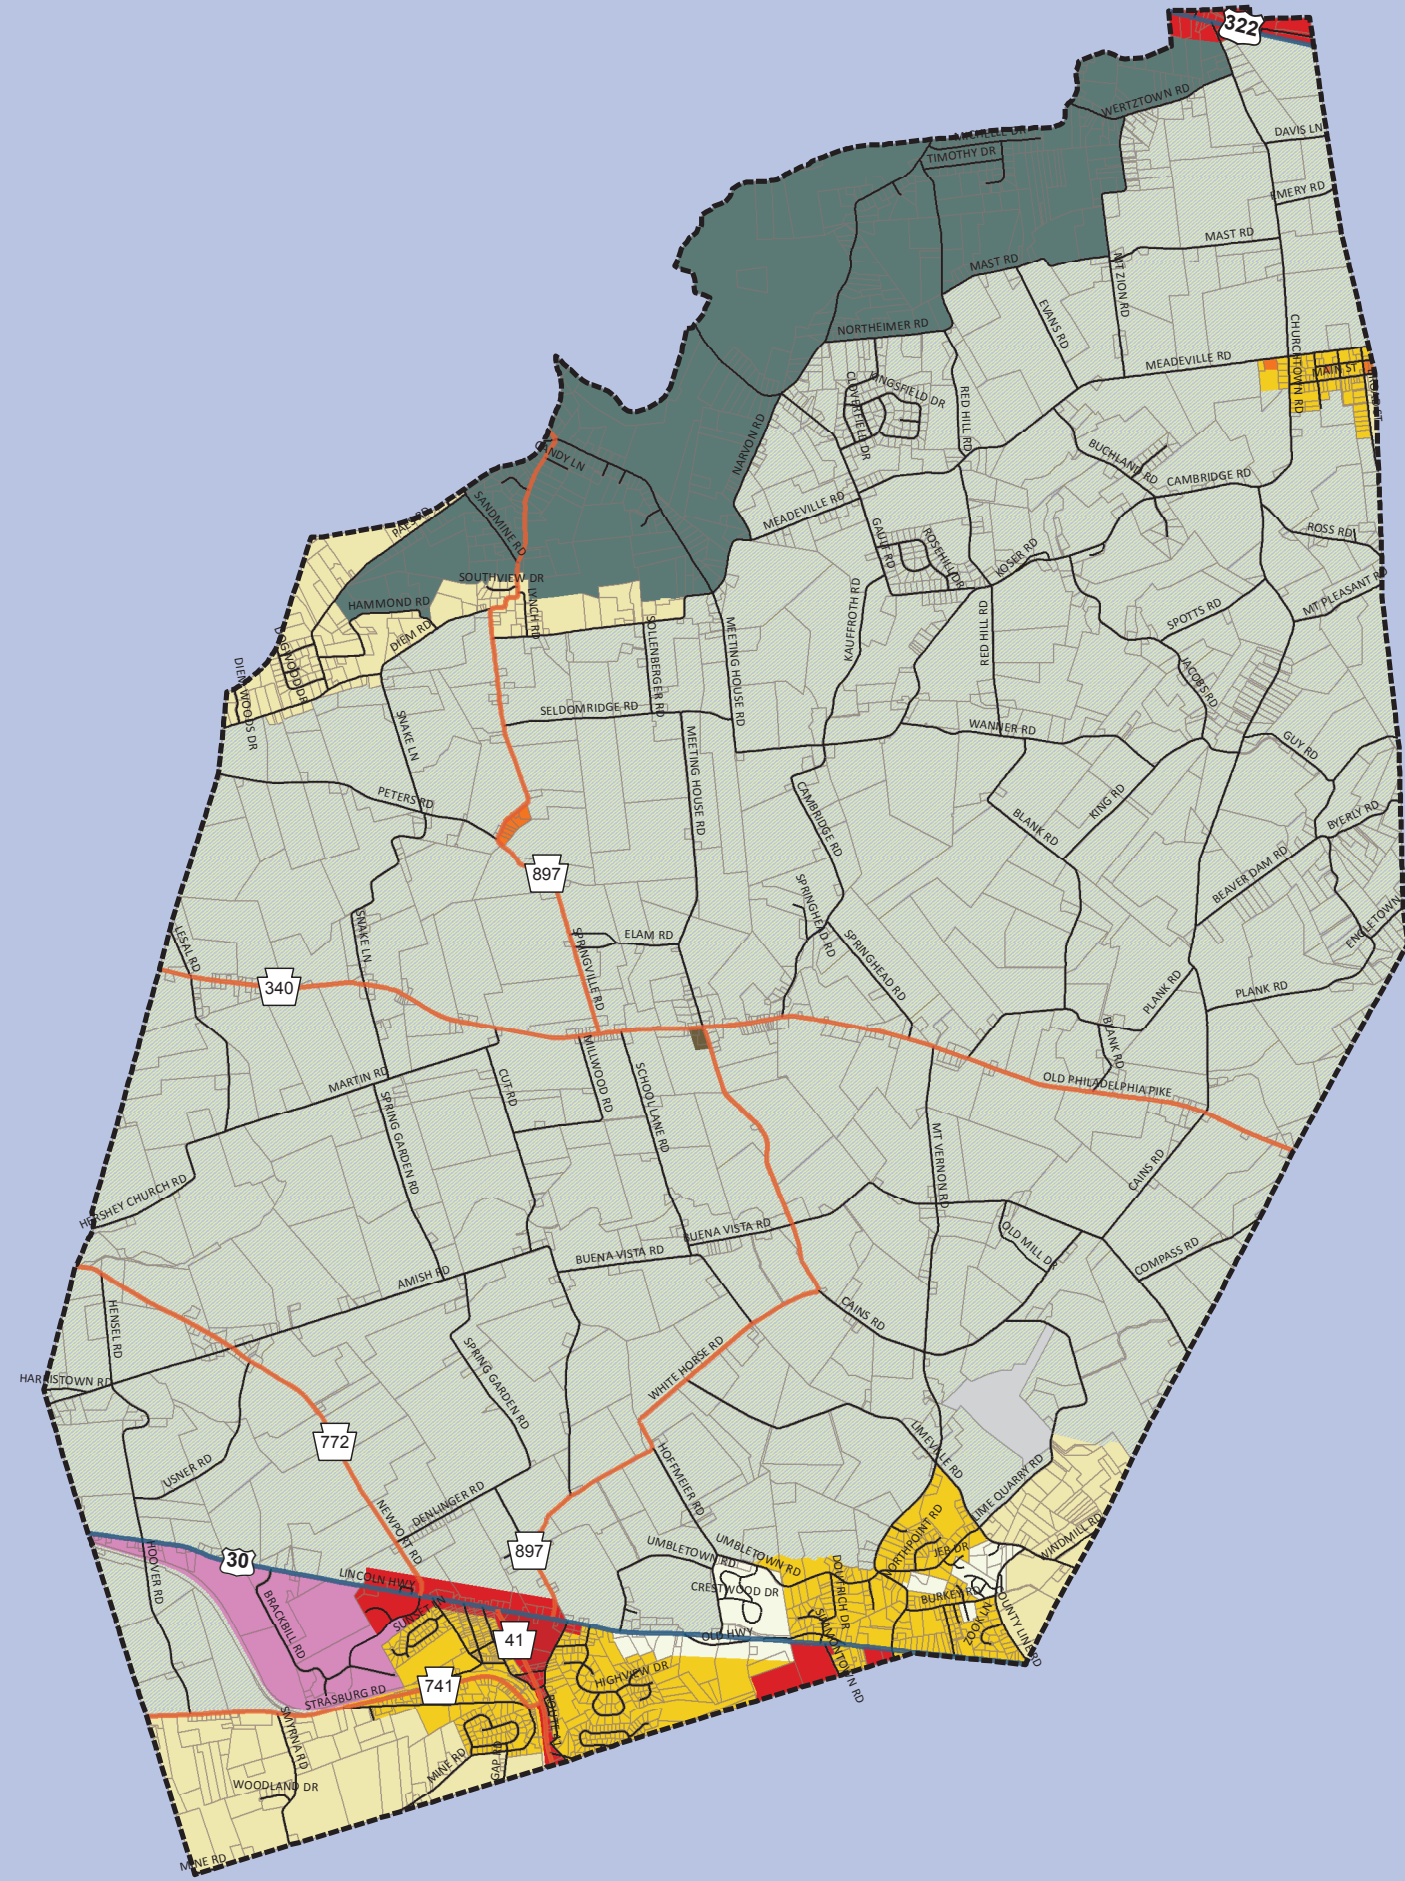

Salisbury Township Zoning

Legend

-  Salisbury Township
-  PA Turnpike (I-76)
-  Federal Roads
-  State Roads (PA 10 - PA 999)
-  Minor Roads

 Parcels

ZONING

-  A - AGRICULTURAL
-  FS - FARM SUPPORT
-  OS - OPEN SPACE
-  Q - QUARRY
-  I - INDUSTRIAL
-  RC - REGIONAL COMMERCIAL
-  GC - GENERAL COMMERCIAL
-  NC - NEIGHBORHOOD COMMERCIAL
-  R - RURAL RESIDENTIAL
-  R-1 - RESIDENTIAL
-  R-2 - RESIDENTIAL

Source: Lancaster County GIS, Copyright (c) 2015.
 This map to be used for reference or illustrative purposes only. This map is not a legally recorded plan, survey, or engineering schematic and it is not intended to be used as such.